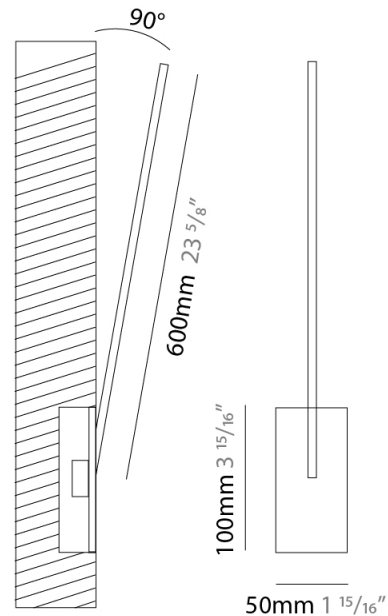

PROJECT	_____
TYPE	_____
SPECIFIER	_____
QUANTITY	_____
DATE	_____

SPILLO 1 ROD RECESSED

D46016- _____ - _____
base number   Color   Finish
                                         Temperature   Options

1. To build a product code in our configurator select the specify button on the base model # product page
2. To build a manual product code on this datasheet choose from the options listed below in blue font and add the suffix to the base model #

GENERAL

Series: Spillo
Subseries: Spillo 1 Rod
Brand: Icone
Division: Design
Mounting Type: Recessed
Mounting Location: Wall
Subcategory: Ambient

PHYSICAL

Shape: Rectangle
Width (mm): 50
Width (in): 1 ¹⁵/₁₆
Height (mm): 600
Height (in): 23 ⁵/₈
Light Distribution: Adjustable
Fixture Finish: WHI / BLK / CHR / BGD
Fixture Material: Brass

ELECTRICAL

Lamp Type: LED
Total Output Wattage (W): 7.92
Dimming: 0-10V Dimming
Driver Included: No
Driver Location: Remote
Driver Type: Constant Voltage - 120Vac
Driver Class: Class 2
Input Voltage (V): 120
Output Voltage (V): 12
Upon Request: (Not included, see components) 0-10Vdc dimming / 277Vac

LED

Color Temperature (°K): 2700 / 3000
Nominal Lumen (lm): 660
CRI: >90 CRI
Lamp Life (hrs): 50000

OPTICAL

Adjustability: Tilt 120°

RATINGS AND CERTIFICATIONS

Certified By: Certified for North American Standards
IP rating: IP20