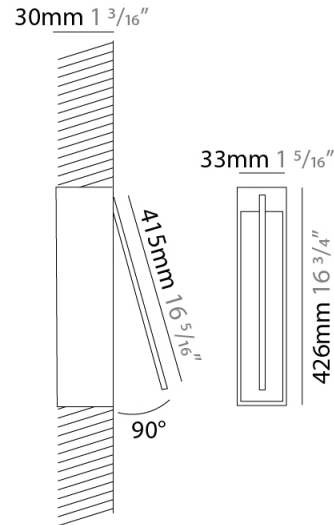

PROJECT	_____
TYPE	_____
SPECIFIER	_____
QUANTITY	_____
DATE	_____

SPILLO 1 ROD RECESSED

D46006- _____ - _____

base number   Color _____   Finish _____
Temperature   Options

1. To build a product code in our configurator select the specify button on the base model # product page
2. To build a manual product code on this datasheet choose from the options listed below in blue font and add the suffix to the base model #

GENERAL

Series: Spillo
Subseries: Spillo 1 Rod
Brand: Icone
Division: Design
Mounting Type: Recessed
Mounting Location: Wall
Subcategory: Ambient

PHYSICAL

Shape: Rectangle
Width (mm): 33
Width (in): 1 ⁵/₁₆
Height (mm): 426
Height (in): 16 ³/₄
Min. Recessing Depth (mm): 30
Min. Recessing Depth (in): 1 ³/₁₆
Light Distribution: Adjustable
[Fixture Finish: WHI / BLK / CHR / BGD](#)
Fixture Material: Brass

ELECTRICAL

Lamp Type: LED
Total Output Wattage (W): 4.8
Dimming: 0-10V Dimming
Driver Included: No
Driver Location: Remote
Driver Type: Constant Voltage - 120Vac
Driver Class: Class 2
Input Voltage (V): 120
Output Voltage (V): 12
Upon Request: (Not included, see components) 0-10Vdc dimming / 277Vac

LED

[Color Temperature (°K): 2700 / 3000](#)
Nominal Lumen (lm): 440
CRI: >90 CRI
Lamp Life (hrs): 50000

OPTICAL

Adjustability: Tilt 120°

RATINGS AND CERTIFICATIONS

Certified By: Certified for North American Standards
IP rating: IP20